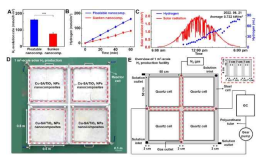

[Read more](#)

Newly developed hydrogel nanocomposite for the mass production of hydrogen

A research team led by Prof. HYEON Taeghwan at the Center for Nanoparticle Research within the Institute for Basic Science (IBS) in Seoul, South Korea has developed a new photocatalytic platform for the mass production of hydrogen. The group’s study on the photocatalytic platform led to the development of a floatable photocatalytic matrix, which allows efficient hydrogen evolution reaction with clear advantages over conventional hydrogen production platforms such as film or panel types.