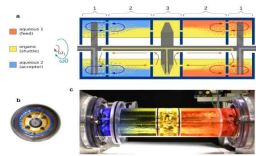

Recycling of Valuable Metals from Spent Lithium Ion Batteries Using Spinning Reactors

In a world that is slowly distancing itself from carbon-based energy, there has been a meteoric rise in the use of lithium-ion batteries as a next-generation energy storage solution. However, this has resulted in another problem - an increase in the amount of lithium battery waste. Lithium-ion batteries degrade slowly over their lifetime, losing anywhere from 12% to 24% of their total capacity over 500 charging and discharging cycles.

[Read more](#)